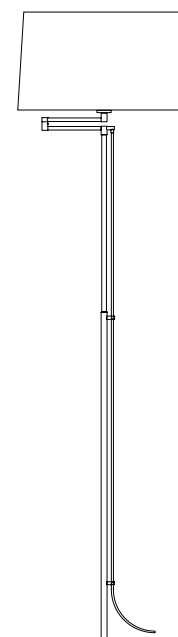

1003-04 LARGE TABLE EXTENSIBLE ADJUSTABLE

1 x 10W LED - E27
IP20

1003-10 FLOOR EXTENSIBLE

1 x 10W LED - E27
IP20

1003-16 FLOOR EXTENSIBLE ADJUSTABLE

1 x 10W LED - E27
IP20

1003-31 SMALL WALL

1 x 5W LED - E14
IP20

1003-91 SMALL SHADE 1003-90 LARGE SHADE 1003-92 FLOOR SHADE

L25 x W21 x H17

L40 x W35 x H23

L50 x W46 x H26

L25 x W21 x H58-68 max

L25 x W21 x H24-42 max

L25 x W21 x H31-44 max

L40 x W35 x H32-50 max

L40 x W35 x H38-56 max

L50 x W46 x H130-170 max

L50 x W46 x H140-180 max

Finiture / Finishes

Paralume / Shade

Tessuti collezione p.72
Fabric collection p.72

Struttura metallo / Metal structure

Nichel satinato
Nickel satin