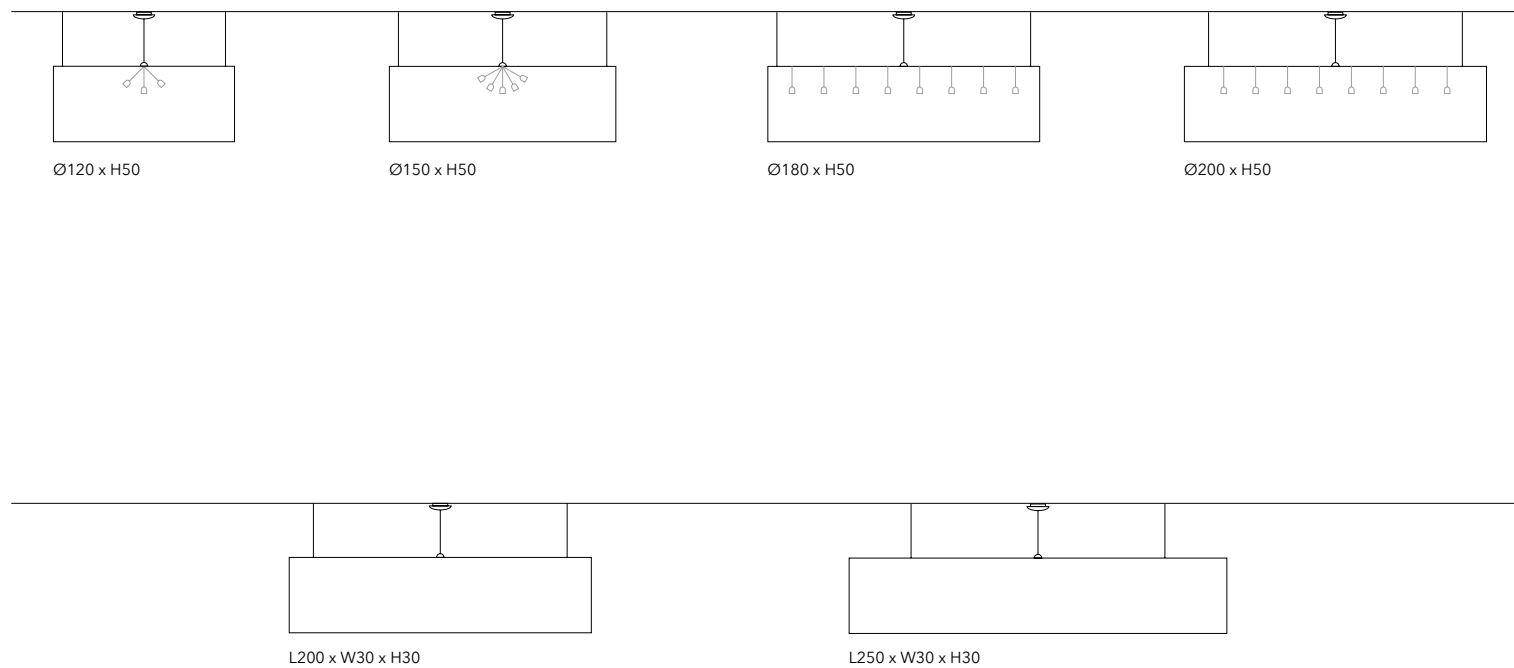

Finiture / Finishes

Paralume / Shade

Tessuti collezione p.72
Fabric collection p.72