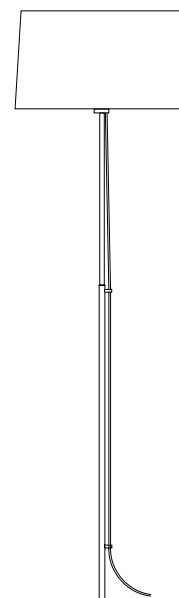

A minimal metal support sustains a rectangular fabric shade in this floor or table lamp which shows all the elegance of simplicity, for a light effect of great atmosphere.

Tosca

INFO TECNICHE / TECHNICAL INFO

1003-04 LARGE TABLE EXTENSIBLE ADJUSTABLE

1 x 10W LED - E27
IP20

1003-10 FLOOR EXTENSIBLE

1 x 10W LED - E27
IP20

1003-16 FLOOR EXTENSIBLE ADJUSTABLE

1 x 10W LED - E27
IP20

1003-31 SMALL WALL

1 x 5W LED - E14
IP20

1003-91 SMALL SHADE 1003-90 LARGE SHADE 1003-92 FLOOR SHADE

L25 x W21 x H17

L40 x W35 x H23

L50 x W46 x H26

L25 x W21 x H58-68 max

L25 x W21 x H24-42 max

L25 x W21 x H31-44 max

L40 x W35 x H32-50 max

L40 x W35 x H38-56 max

L50 x W46 x H130-170 max

L50 x W46 x H140-180 max

Finiture / Finishes

Paralume / Shade

Tessuti collezione p.72
Fabric collection p.72

Struttura metallo / Metal structure

Nichel satinato
Nickel satin