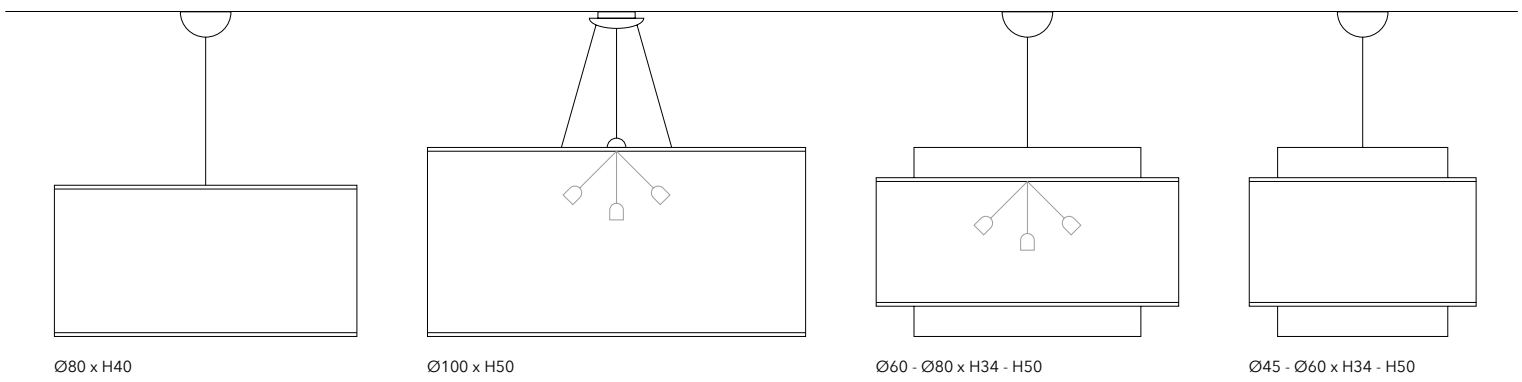

9229-27 CYLINDER

3 x 10W LED - E27
IP20

9229-29 DOUBLE CYLINDER

3 x 10W LED - E27
IP20

9229-28 DOUBLE CYLINDER

1 x 10W LED - E27
IP20

Finiture / Finishes

Paralume / Shade