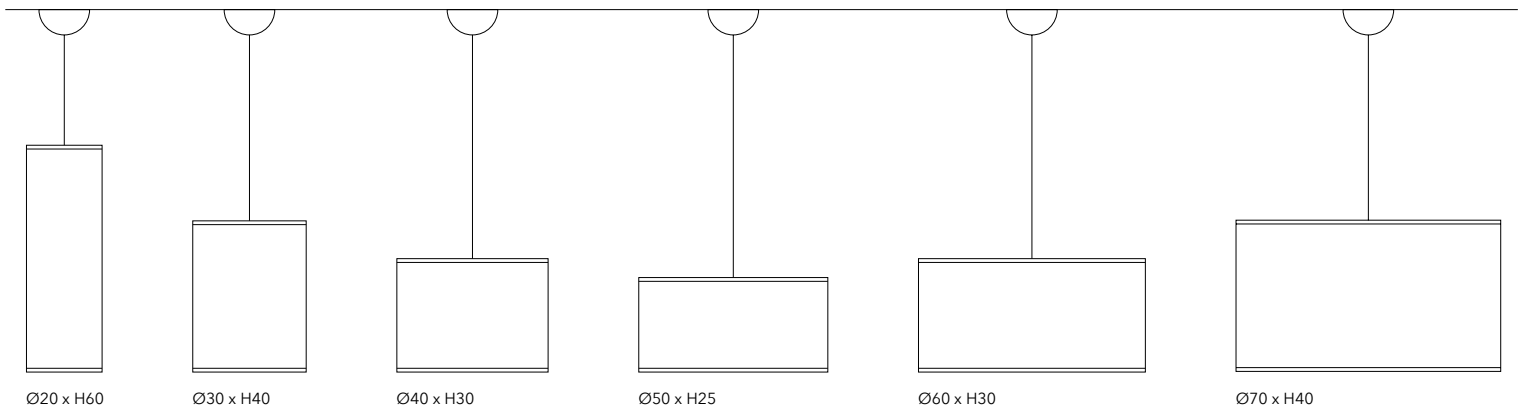

9229-27 CYLINDER

3 x 10W LED - E27
IP20

9229-29 DOUBLE CYLINDER

3 x 10W LED - E27
IP20

9229-28 DOUBLE CYLINDER

1 x 10W LED - E27
IP20

Finiture / Finishes

Paralume / Shade