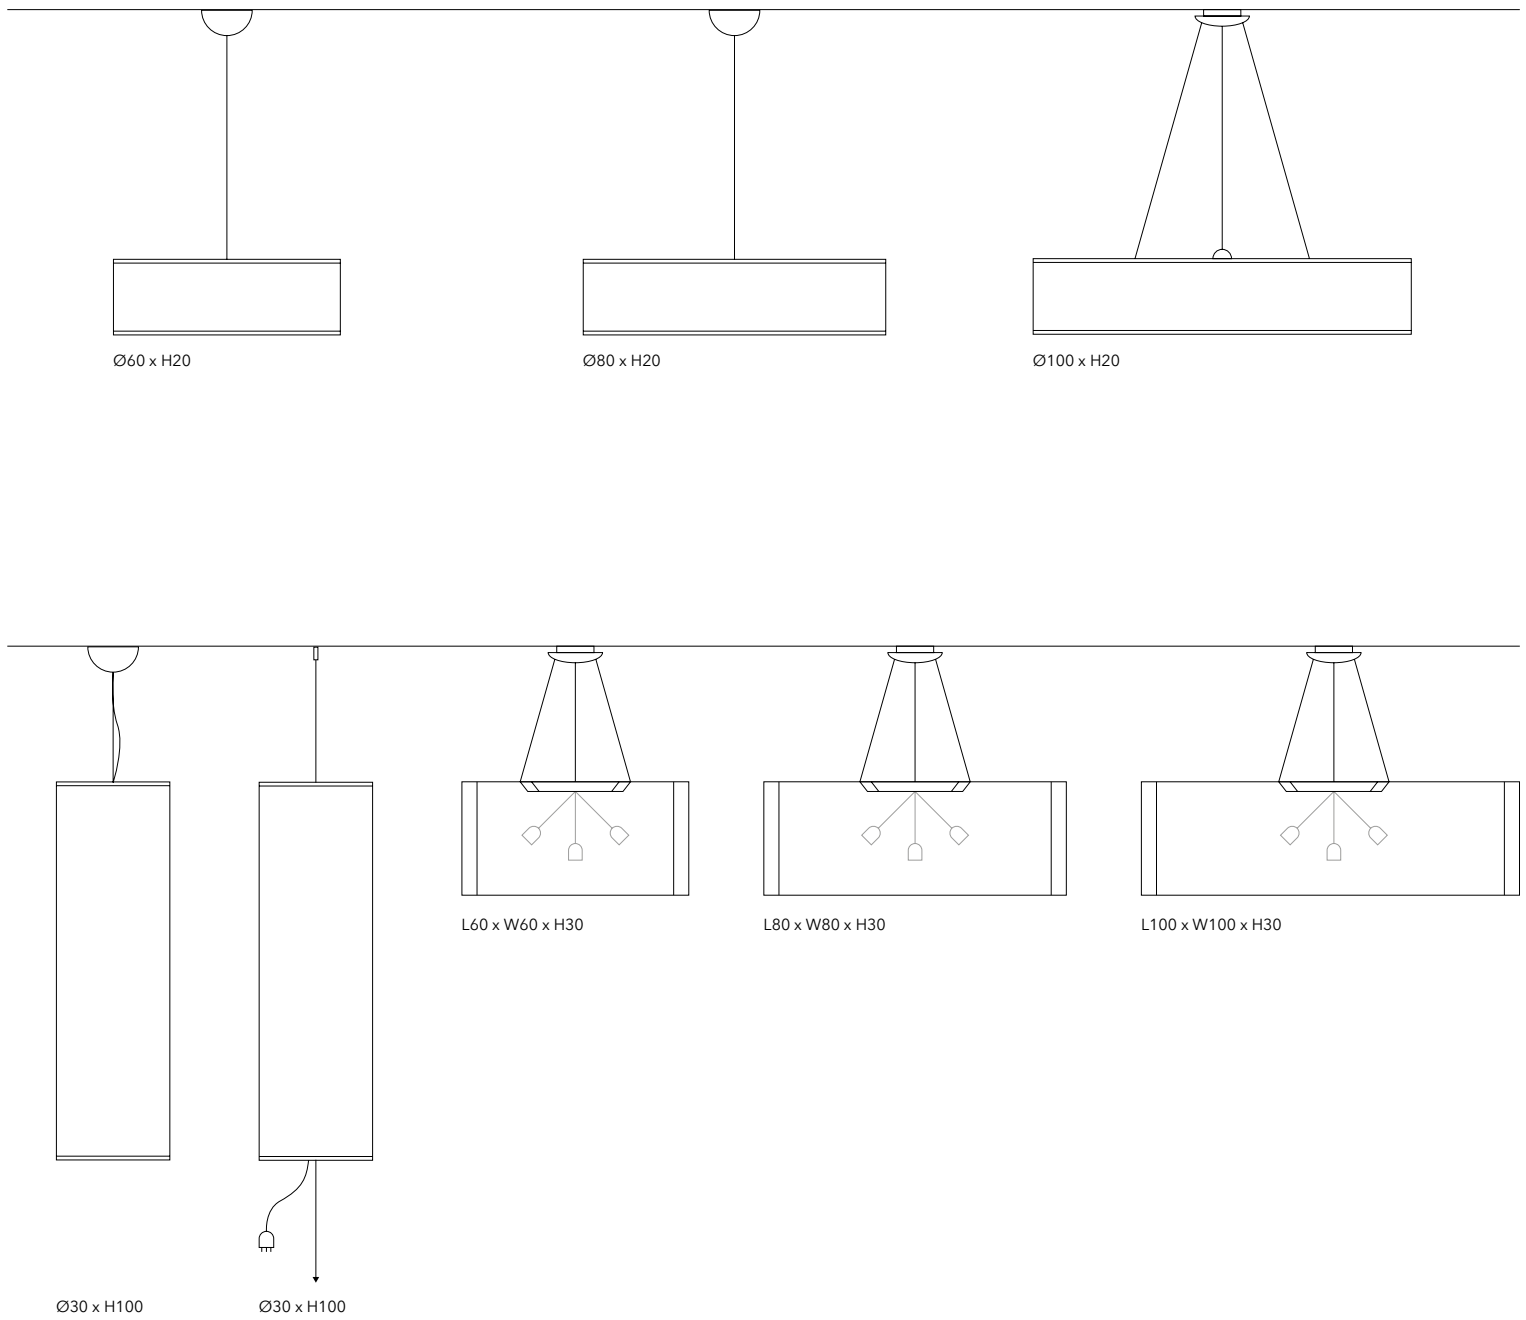

Finiture / Finishes

Paralume / Shade

Tessuti collezione p.72
Fabric collection p.72